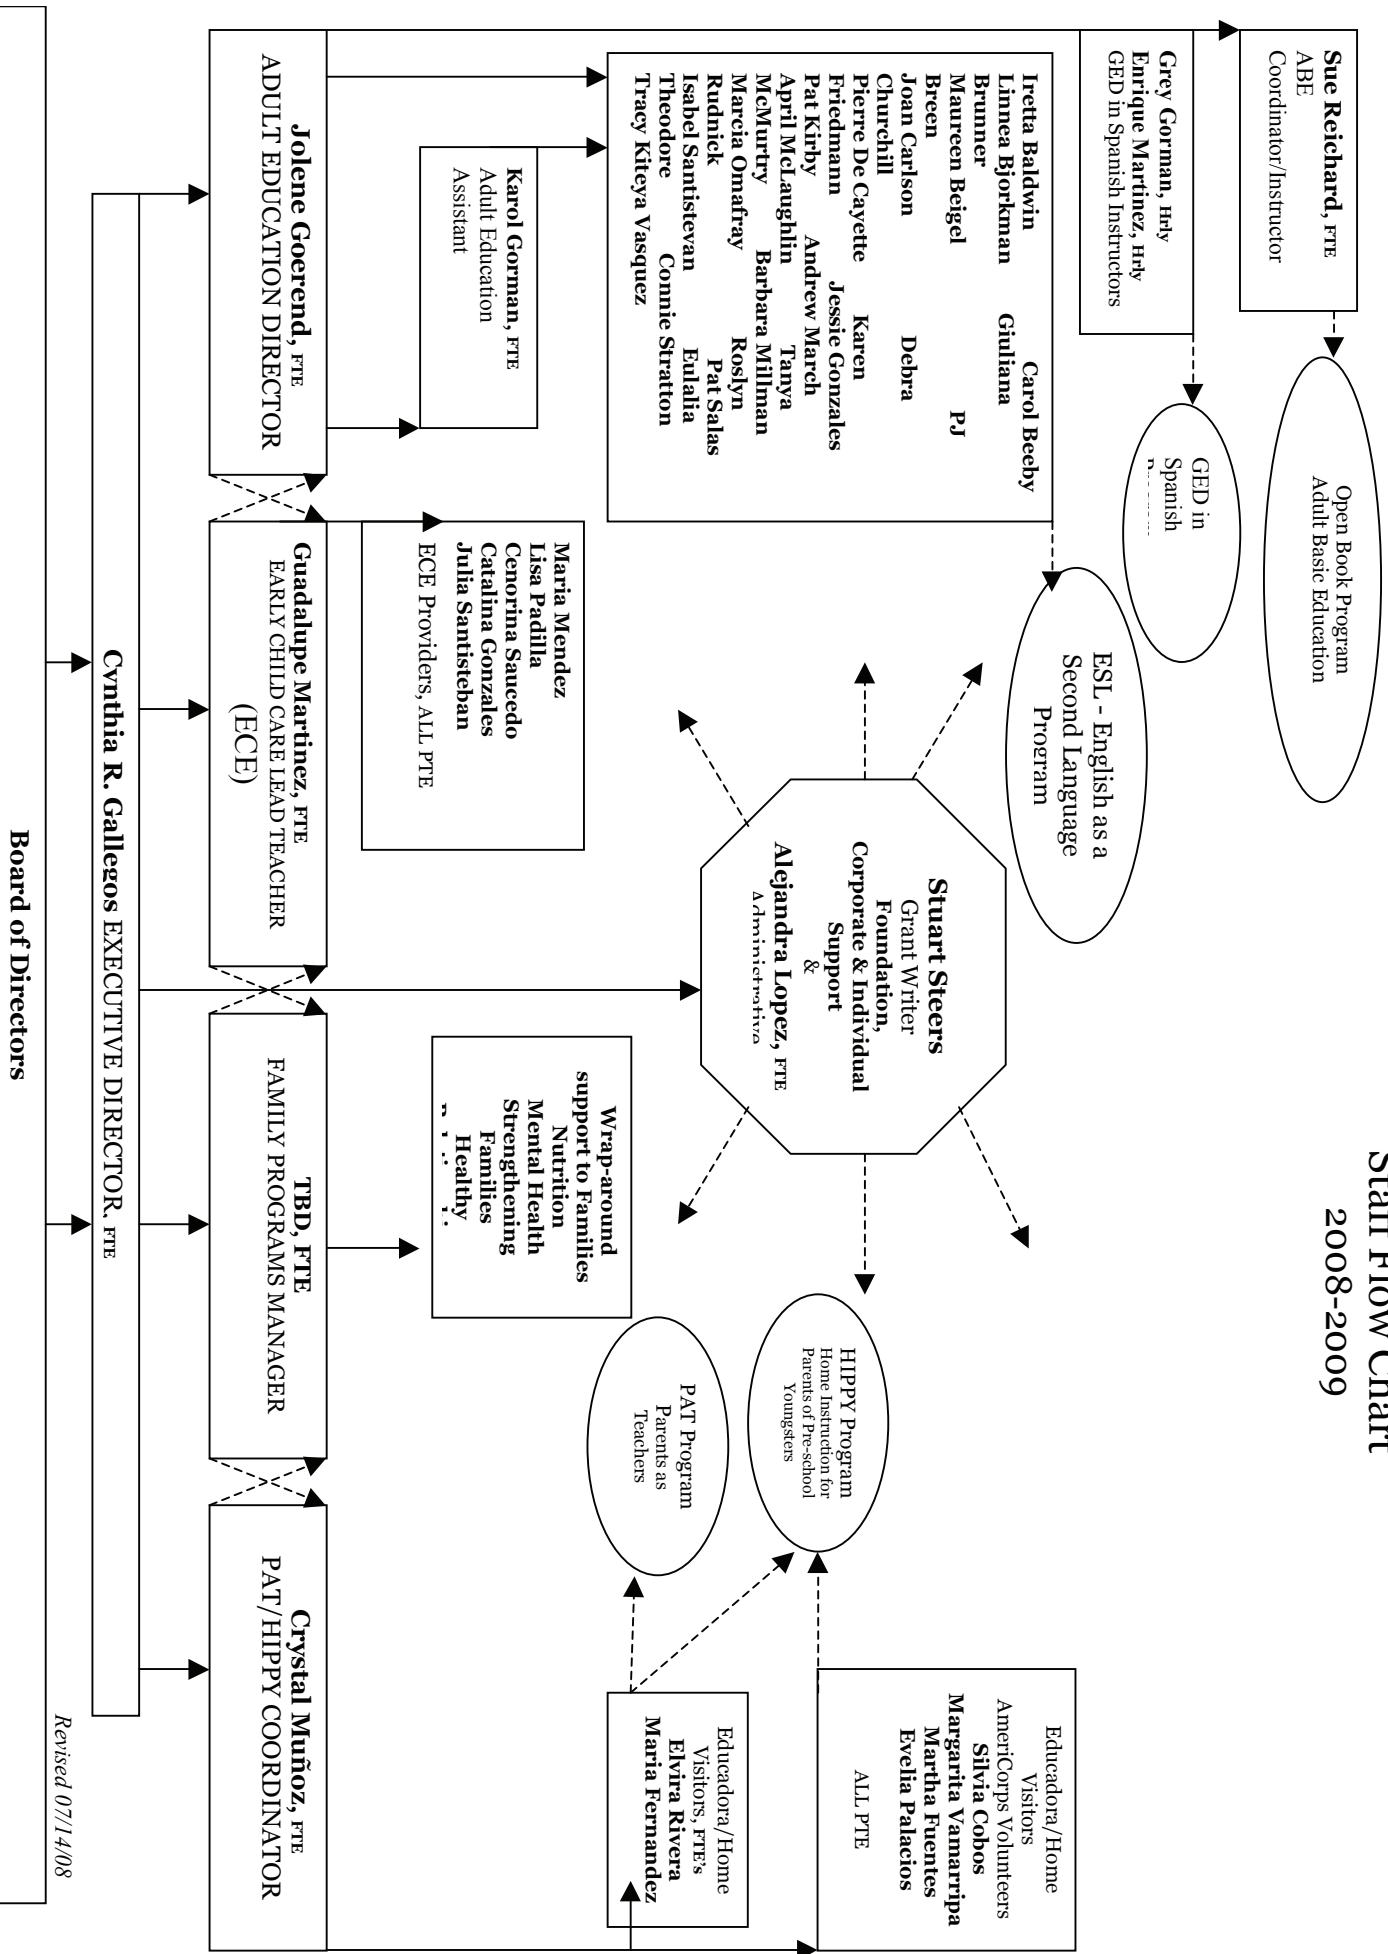

FOCUS POINTS FAMILY RESOURCE CENTER

Staff Flow Chart

2008-2009

Revised 07/14/08